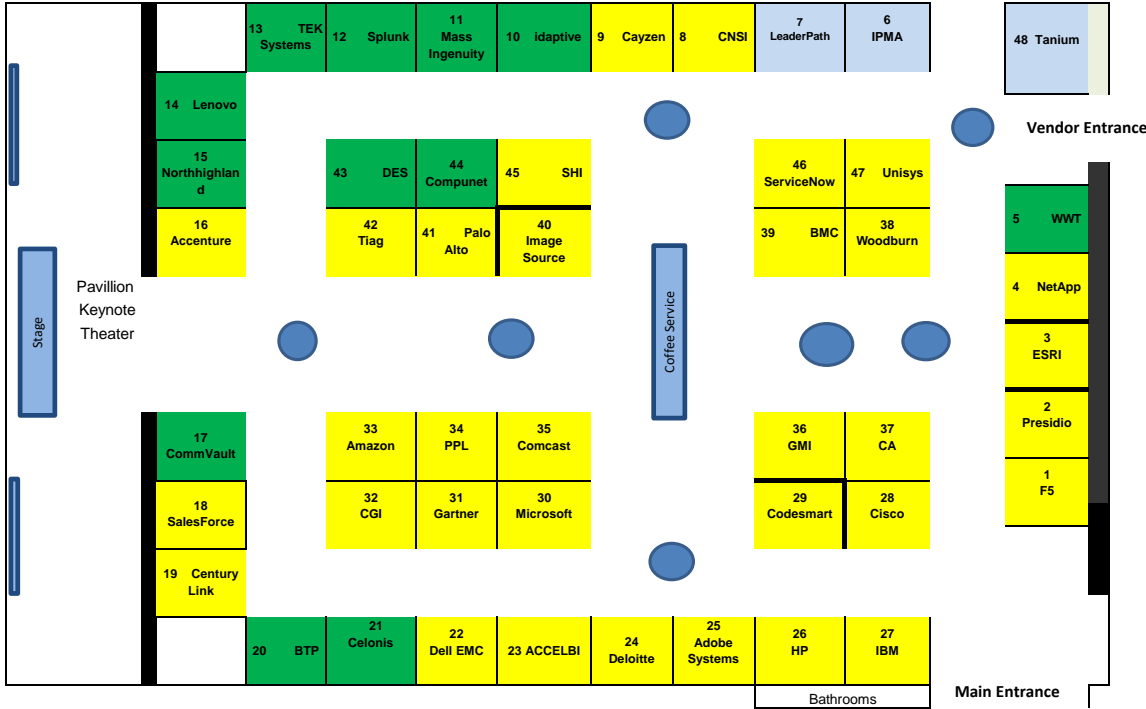

IPMA Forum 2019 Vendor Exhibit Booths -- May 21, 22 2019

Marcus Pavilion

Name	Booth	Name	Booth	Name	Booth	Name	Booth
F5	1	Tek Systems	13	Adobe Systems	25	CA	37
Presidio	2	Lenovo	14	Hpe	26	Woodburn	38
Esri	3	Northhighland	15	IBM	27	BMC	39
NetApp	4	Accenture	16	Cisco	28	Image Source	40
WWT	5	ComVault	17	Codesmart	29	Palo Alto	41
IPMA	6	Salesforce	18	Microsoft	30	TIAG	42
LeaderPath	7	CenturyLink	19	Gartner	31	DES	43
CNSI	8	BTP	20	CGI	32	Compunet	44
Cayzen	9	Celonis	21	Amazon	33	SHI	45
idaptive	10	Dell EMS	22	PPL Consulting	34	ServiceNow	46
Mass Ingenuity	11	ACCELBI	23	Comcast Cable	35	Unisys	47
Splunk	12	Deloitte	24	GMI	36	Tanium	48